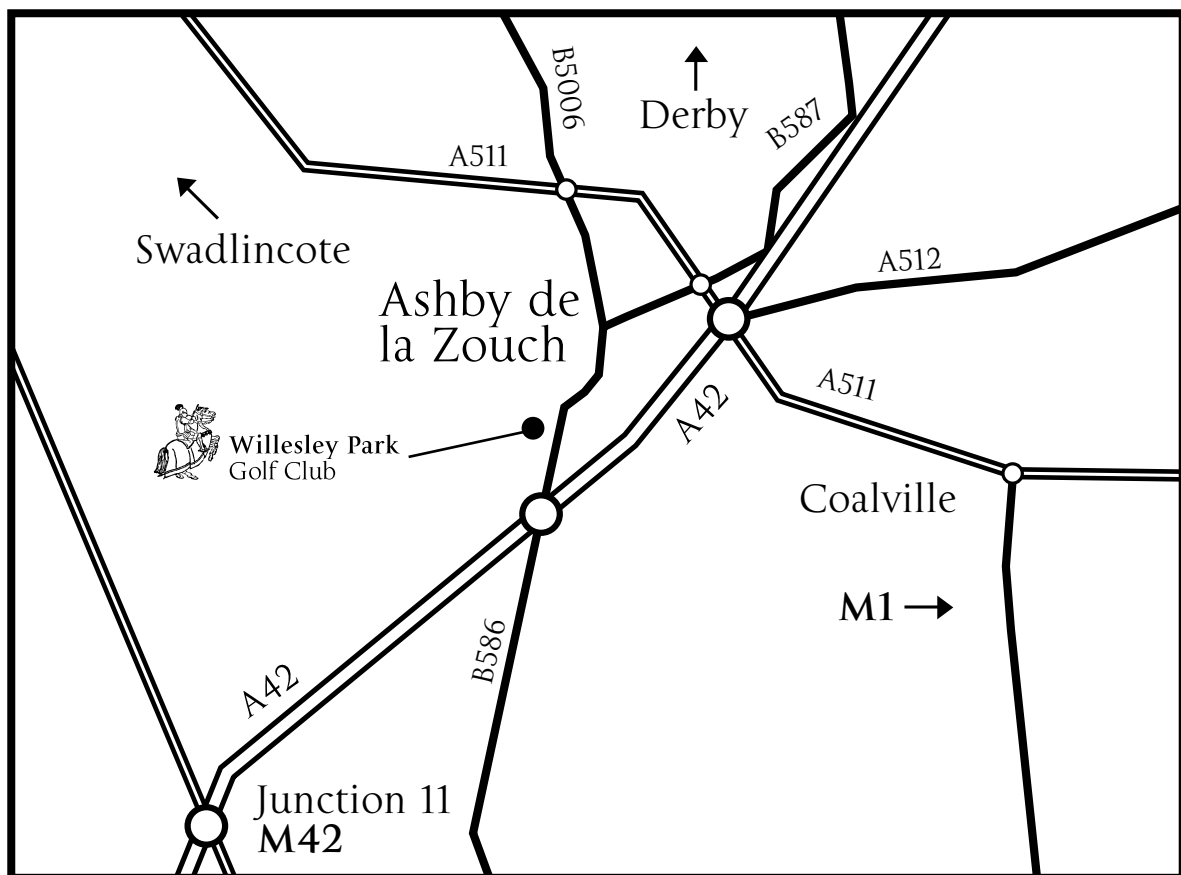

Willesley Park
Golf Club

How to find us...

Willesley Park Golf Club
Measham Road
Ashby-de-la-Zouch
Leicestershire
LE65 2PF

Telephone: 01530 414596
Fax: 01530 411556
info@willesleypark.com
www.wilesleypark.com